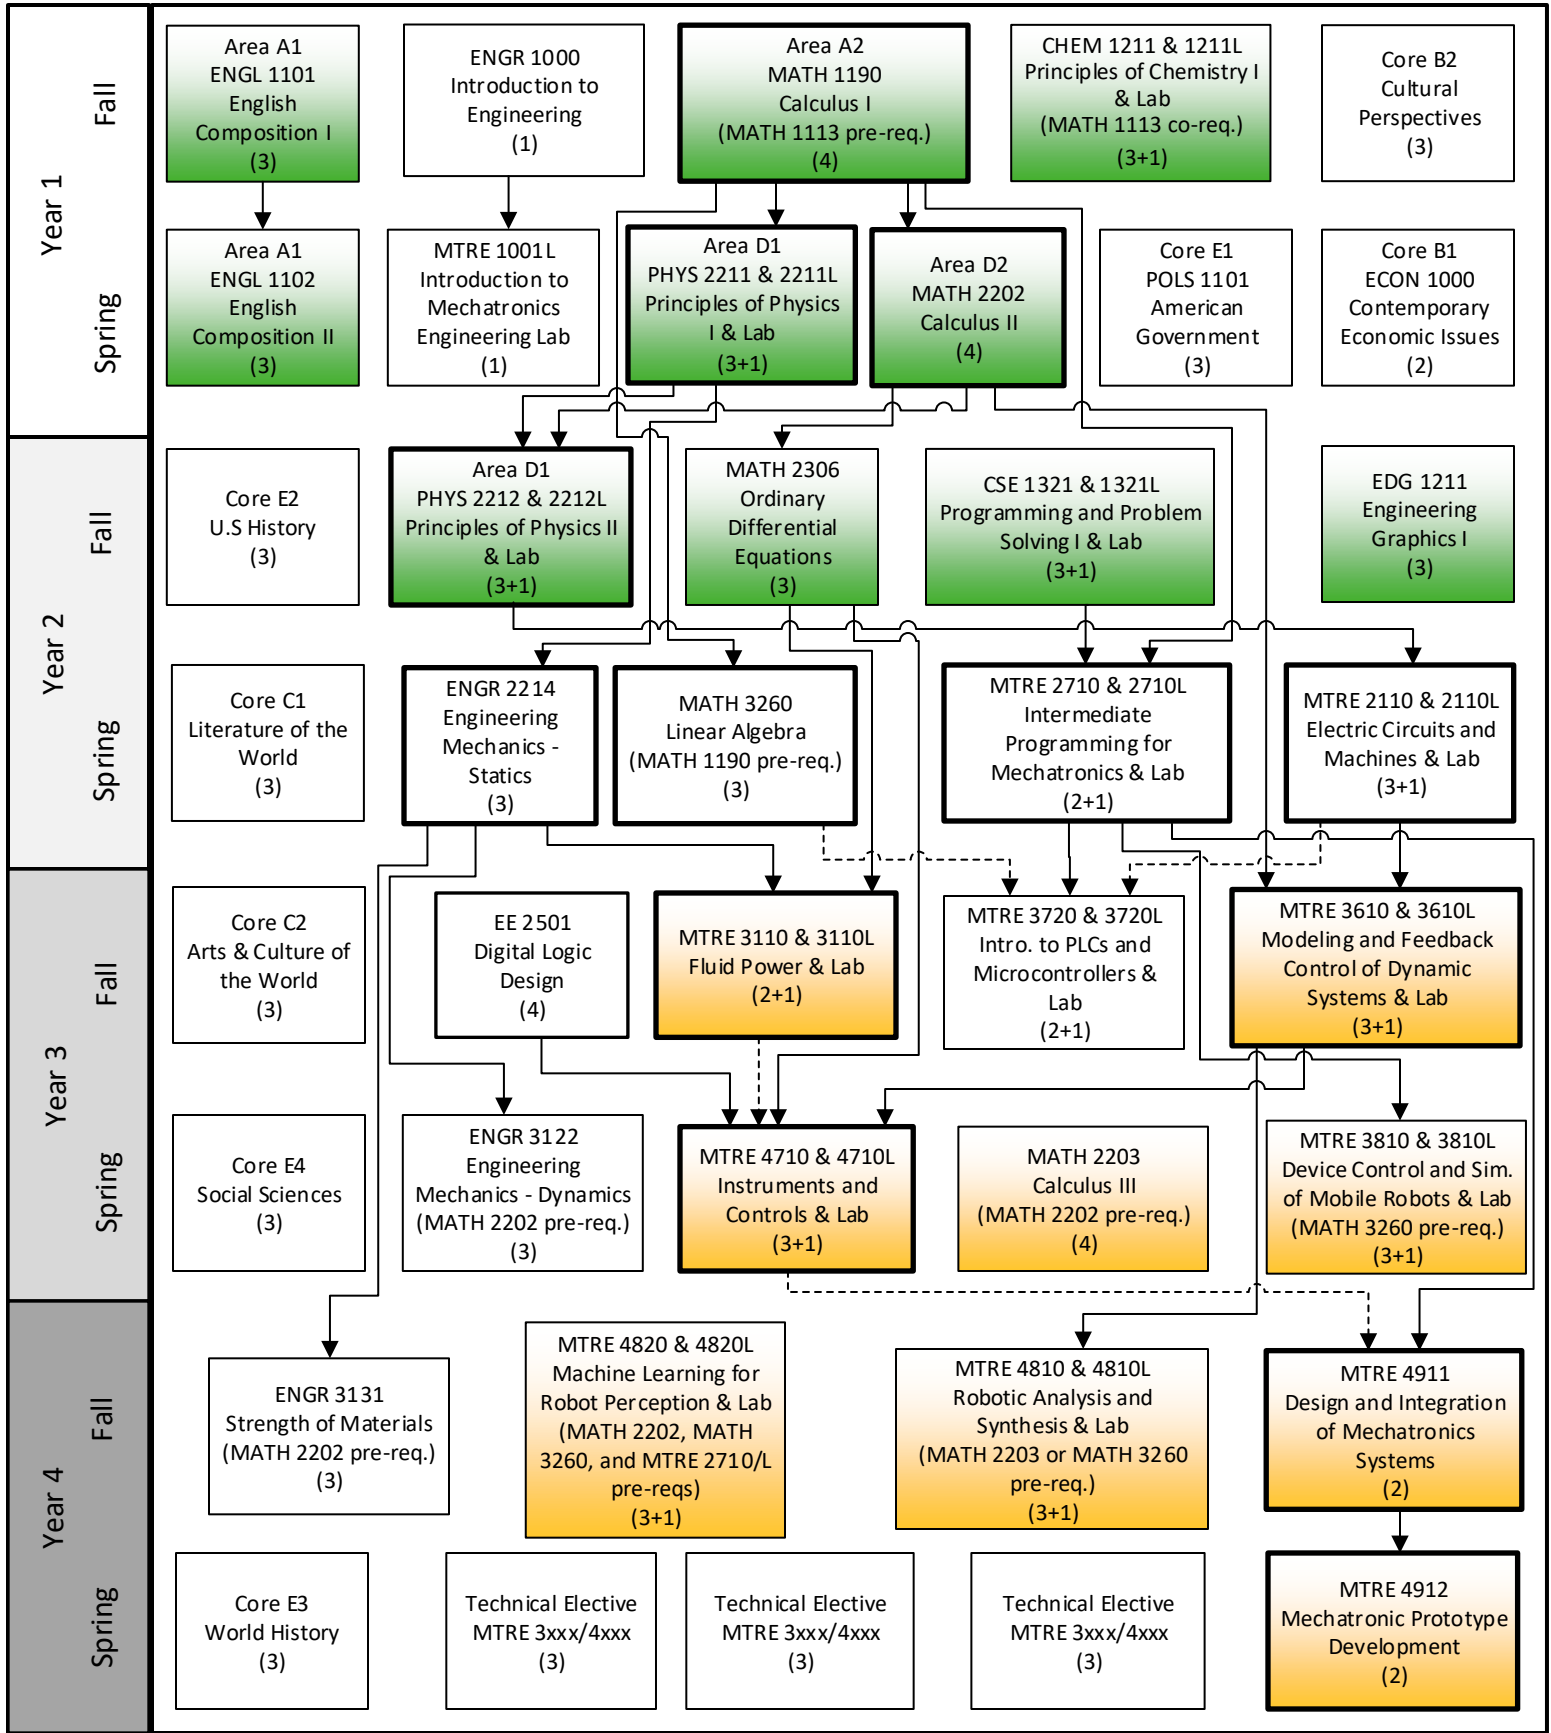

B.S. Mechatronics Engineering 2024-2025 Flowchart

Disclaimer: Although we have made every effort for this flow chart to be free of errors, it cannot be guaranteed correct for all students. See DegreeWorks for official degree requirements.

→ Pre-requisite

- - - - - Can be taken concurrently

Critical Path
(Take these courses as soon as you can)

Needed to apply for Engineering Standing

Requires Engineering Standing