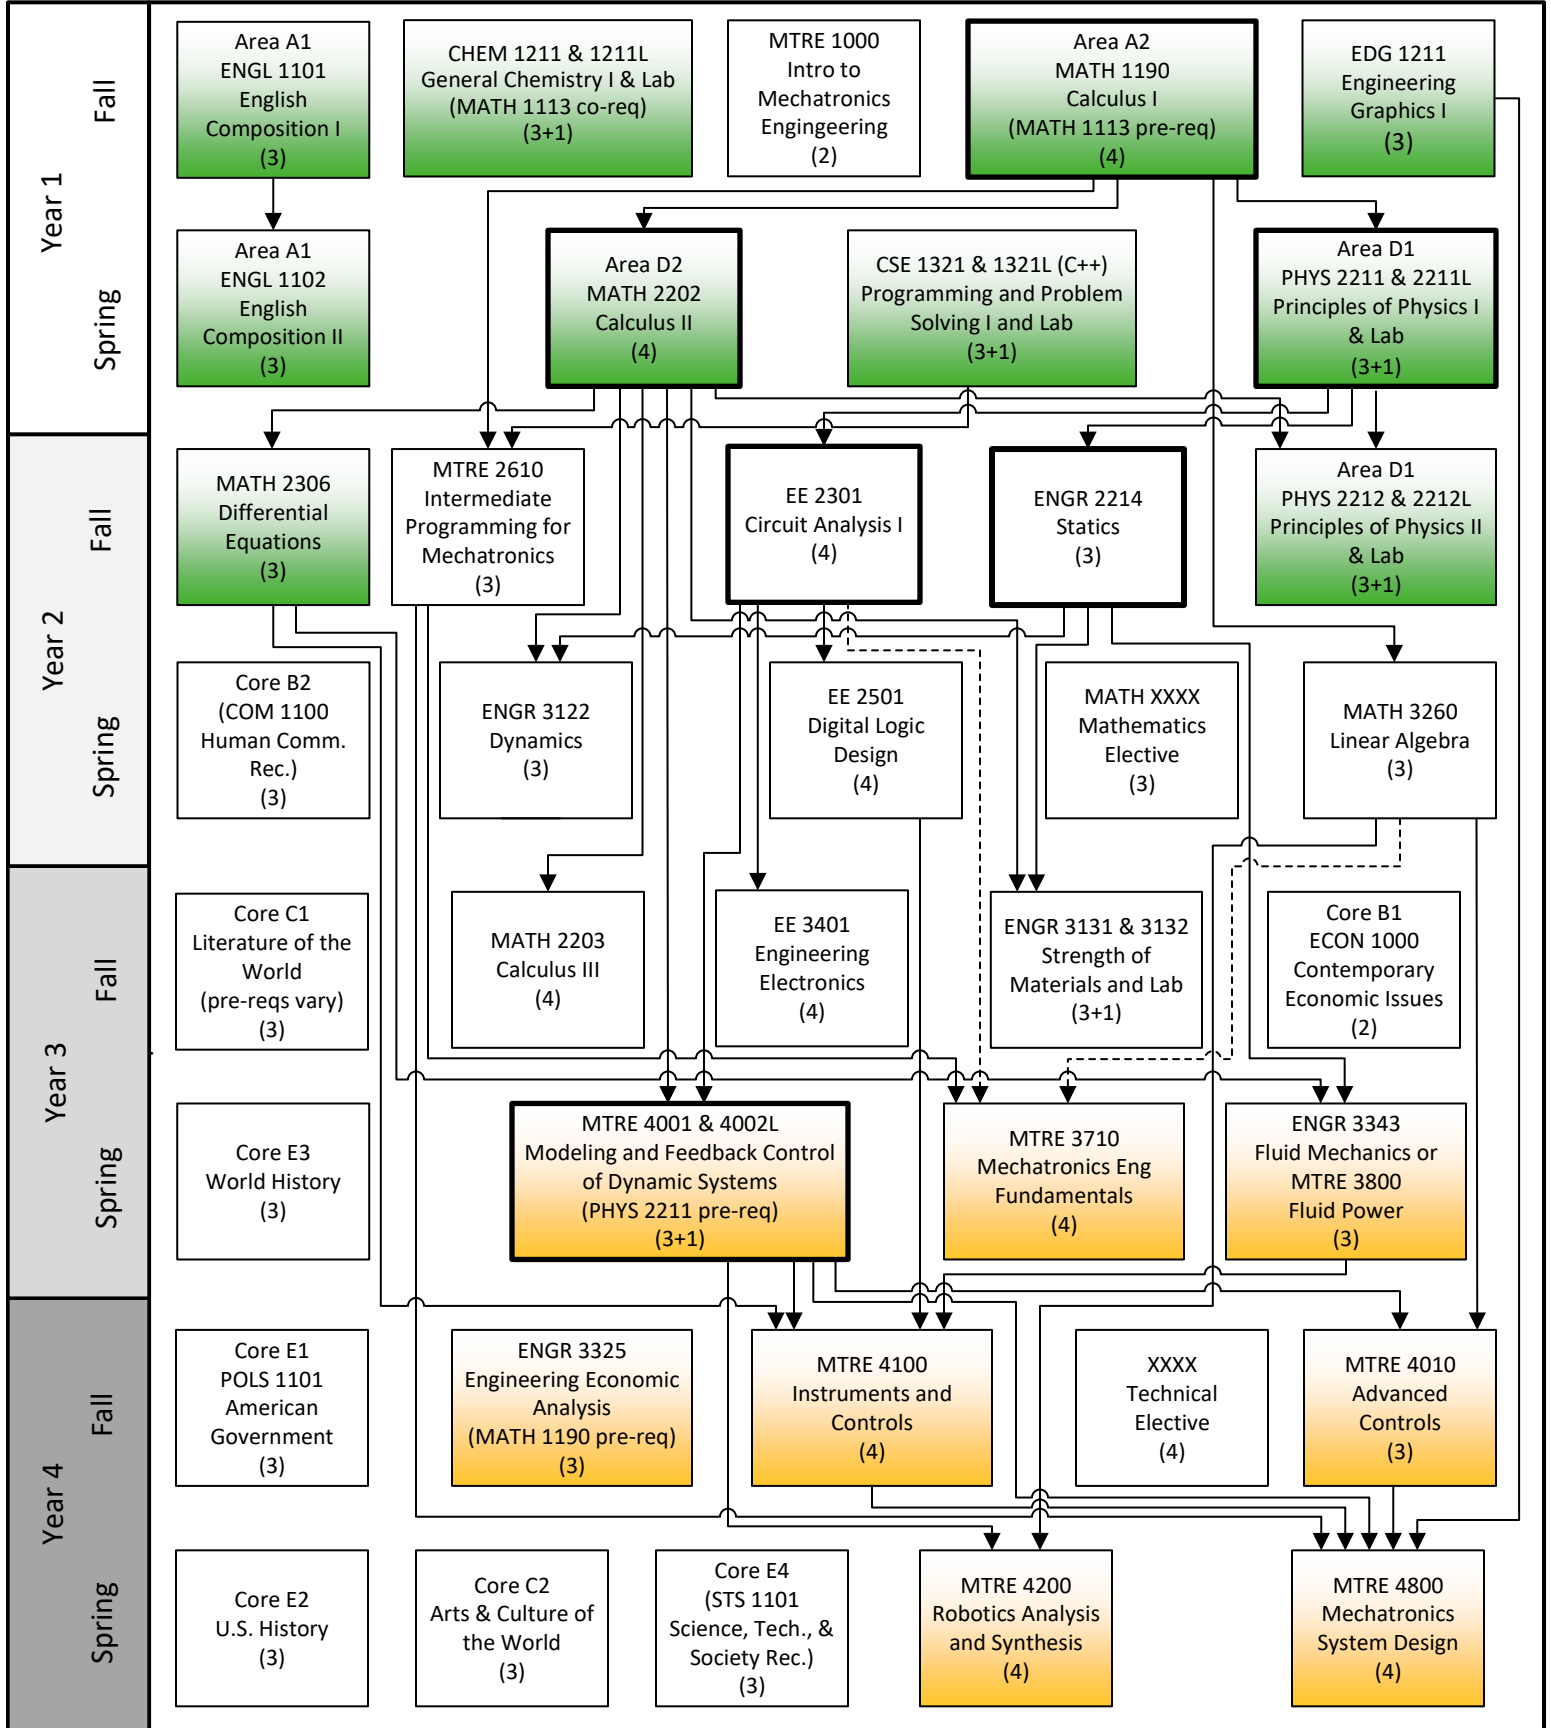

KENNESAW STATE UNIVERSITY

B.S. Mechatronics Engineering 2021-2022 Flowchart

Disclaimer: Although we have made every effort for this flow chart to be free of errors, it cannot be guaranteed correct for all students. See DegreeWorks for official degree requirements.

→ Pre-requisite
 - - - - - Can be taken concurrently

Critical Path
 (Take these courses as soon as you can.)

Needed to apply for Engineering Standing

Requires Engineering Standing