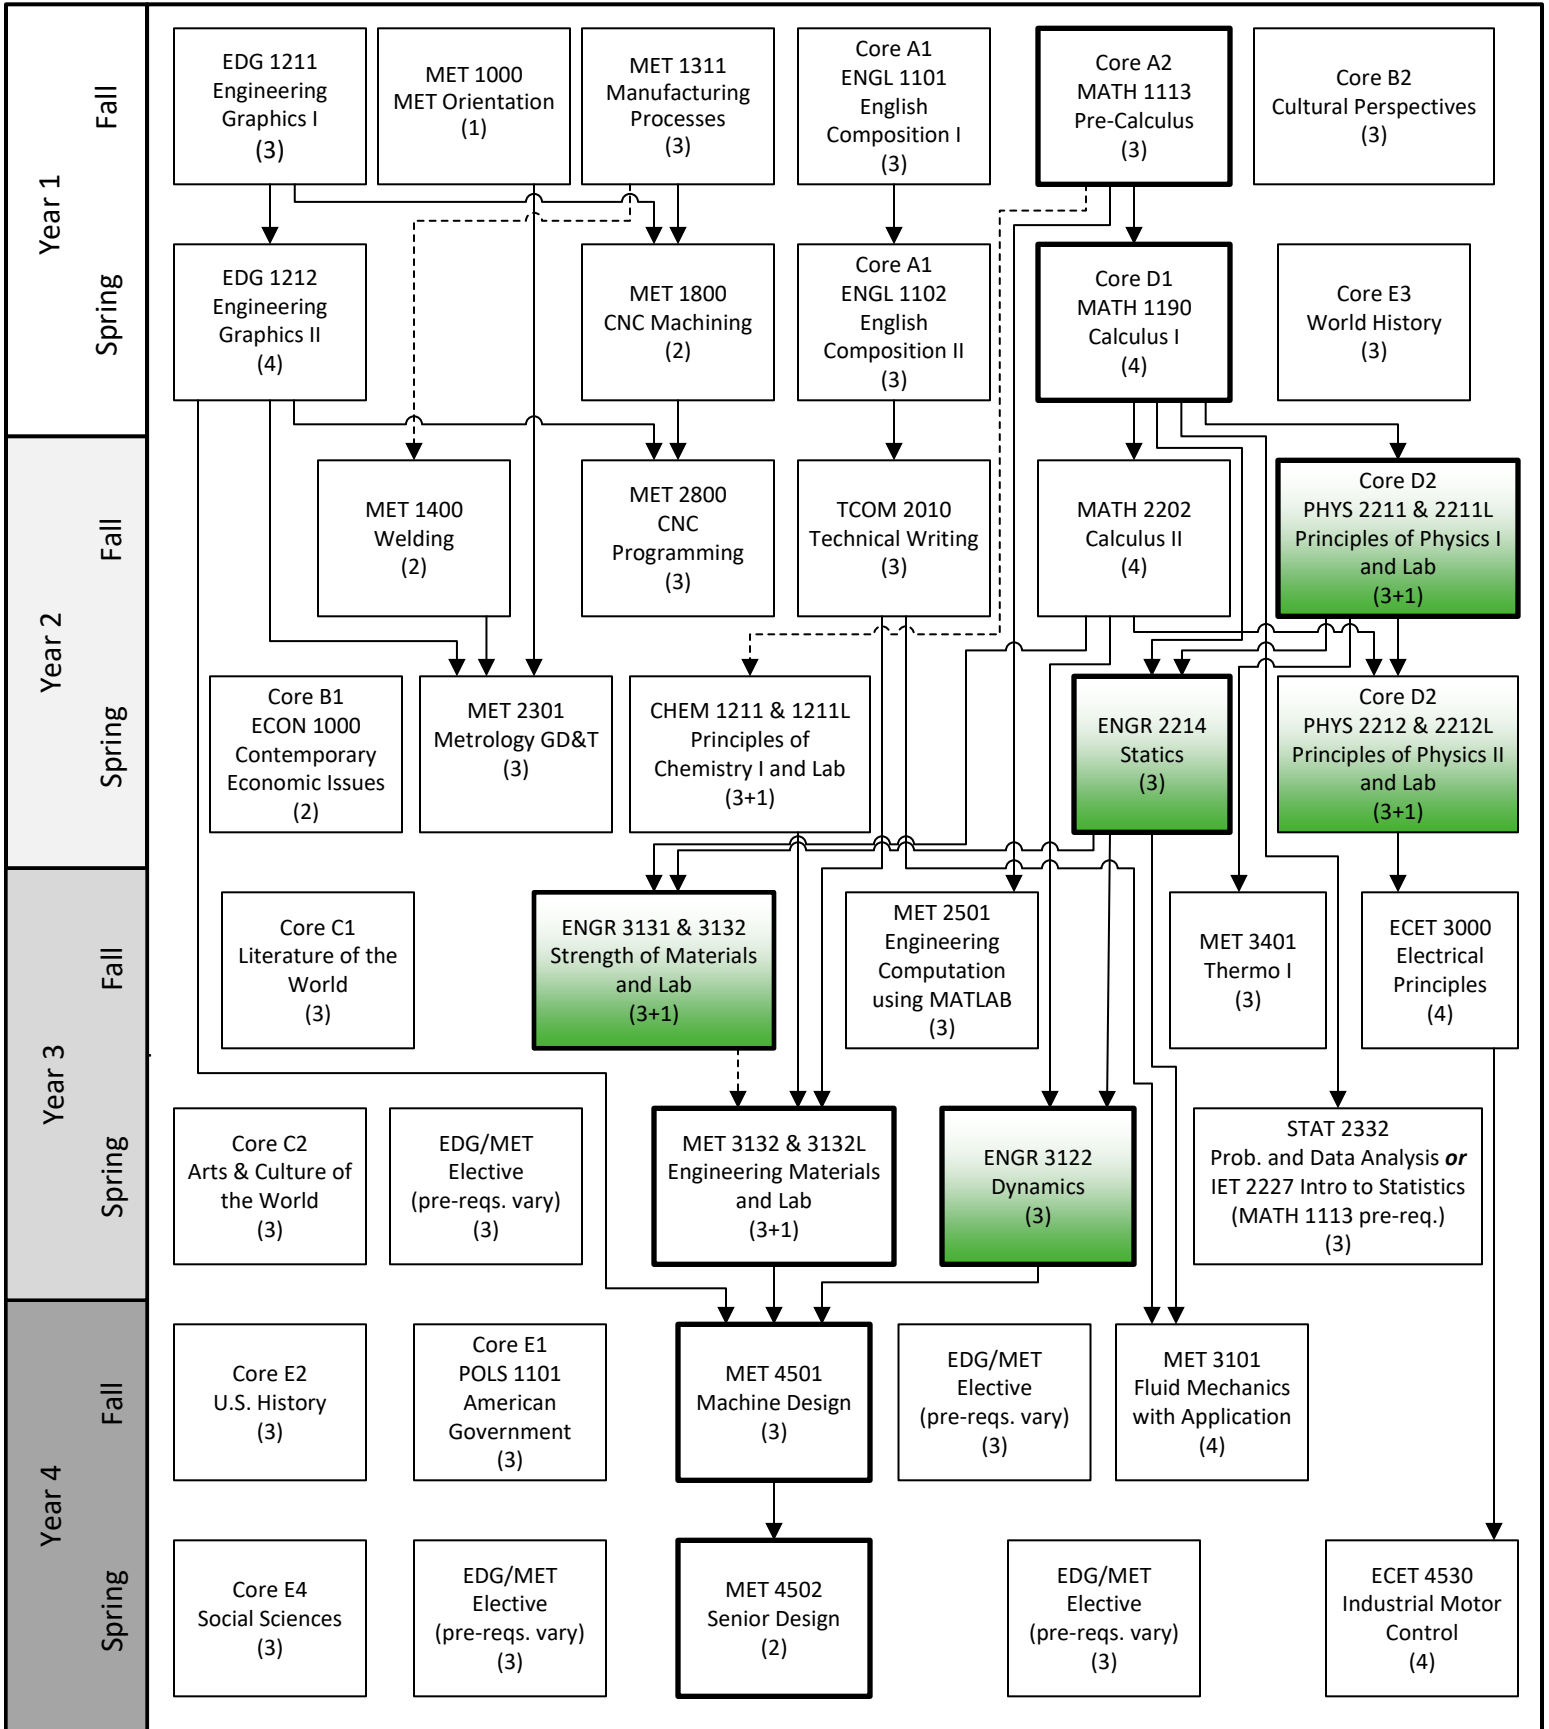

# B.S. Mechanical Engineering Technology 2022-2023 Flowchart

→ Pre-requisite  
 - - - - - → Can be taken concurrently

**Critical Path**  
 (Take these as soon as you can.)

**Specific for Calculus Based MET**