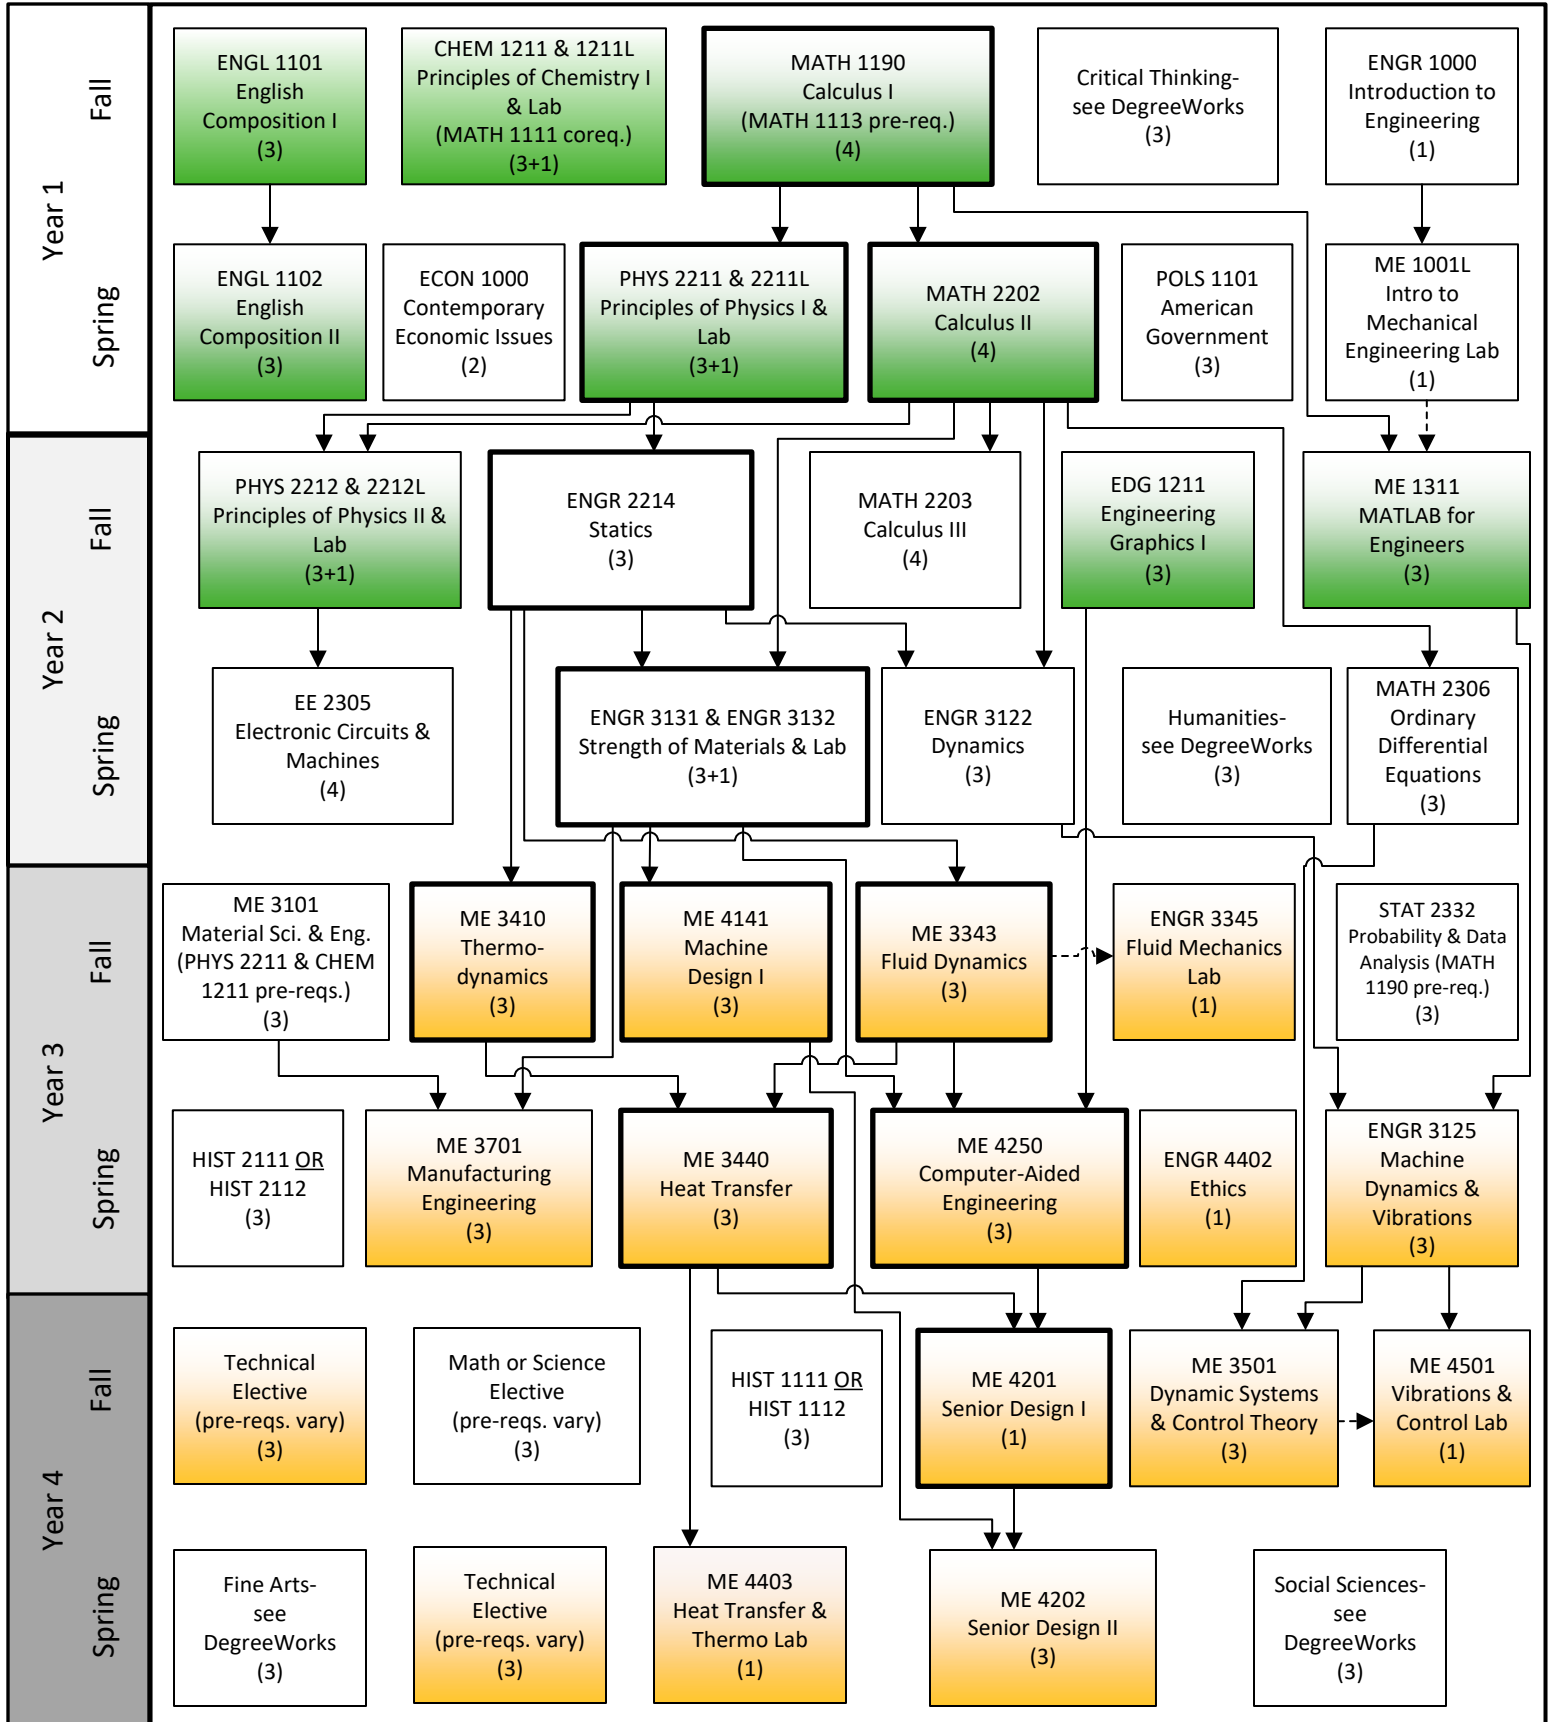

B.S. Mechanical Engineering 2024-2025 Flowchart

Disclaimer: Although we have made every effort for this flowchart to be free of errors, it cannot be guaranteed correct for all students. See DegreeWorks for official degree requirements.

—————> Pre-requisite
 - - - - -> Can be taken concurrently
Critical Path
(Take these courses as soon as you can.)
Needed to apply for Engineering Standing
Requires Engineering Standing