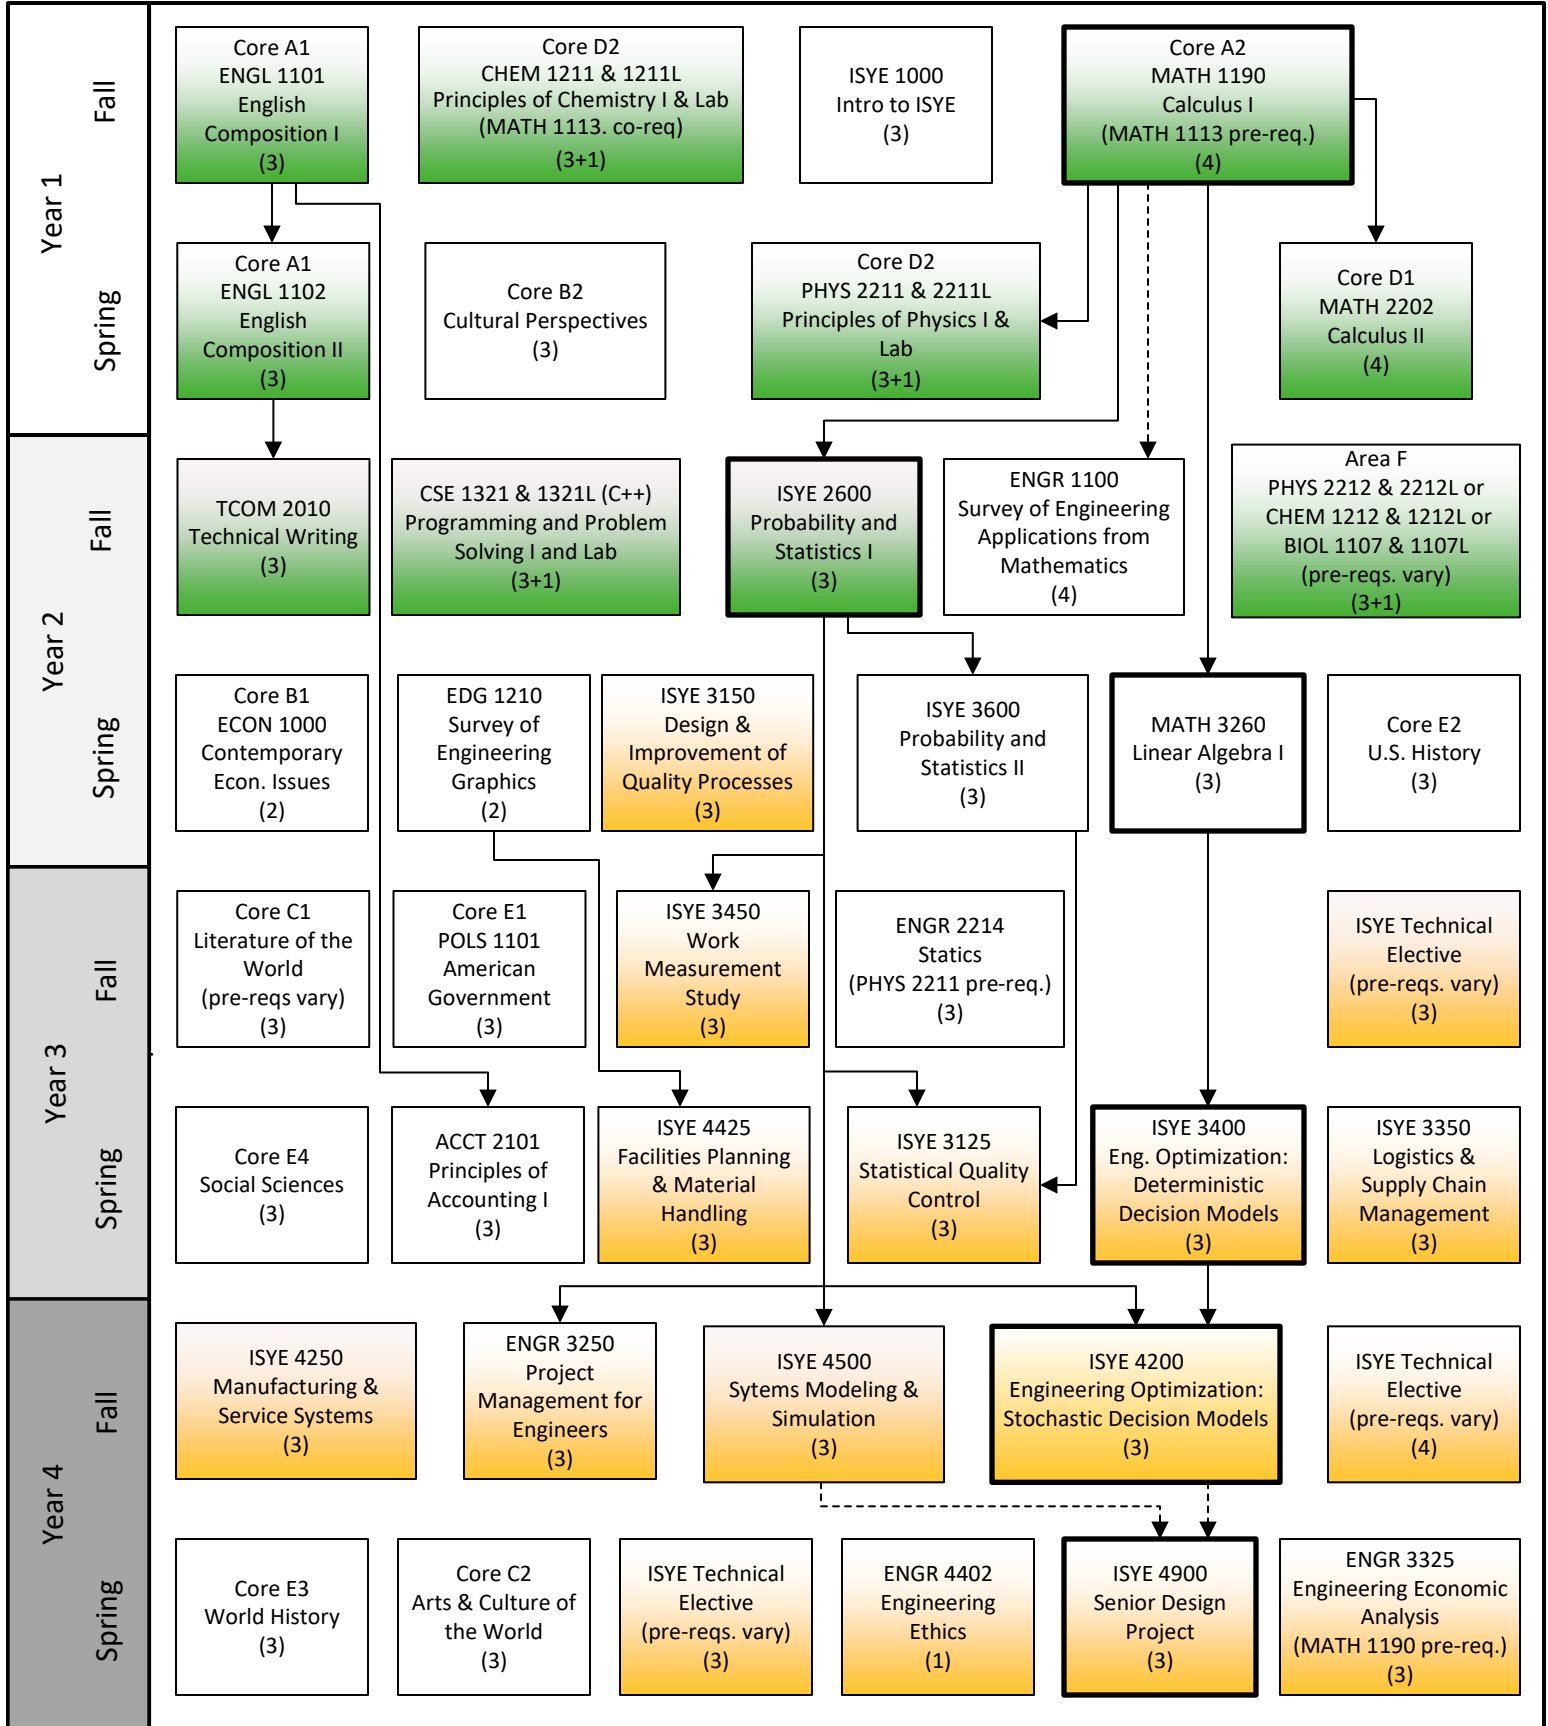

B.S. Industrial and Systems Engineering: Industrial Concentration 2022-2023 Flowchart

KENNESAW STATE UNIVERSITY

Disclaimer: Although we have made every effort for this flowchart to be free of errors, it cannot be guaranteed correct for all students. See DegreeWorks for official degree requirements.

Critical Path
(Take these courses as soon as you can.)

Needed to apply for Engineering Standing

Requires Engineering Standing