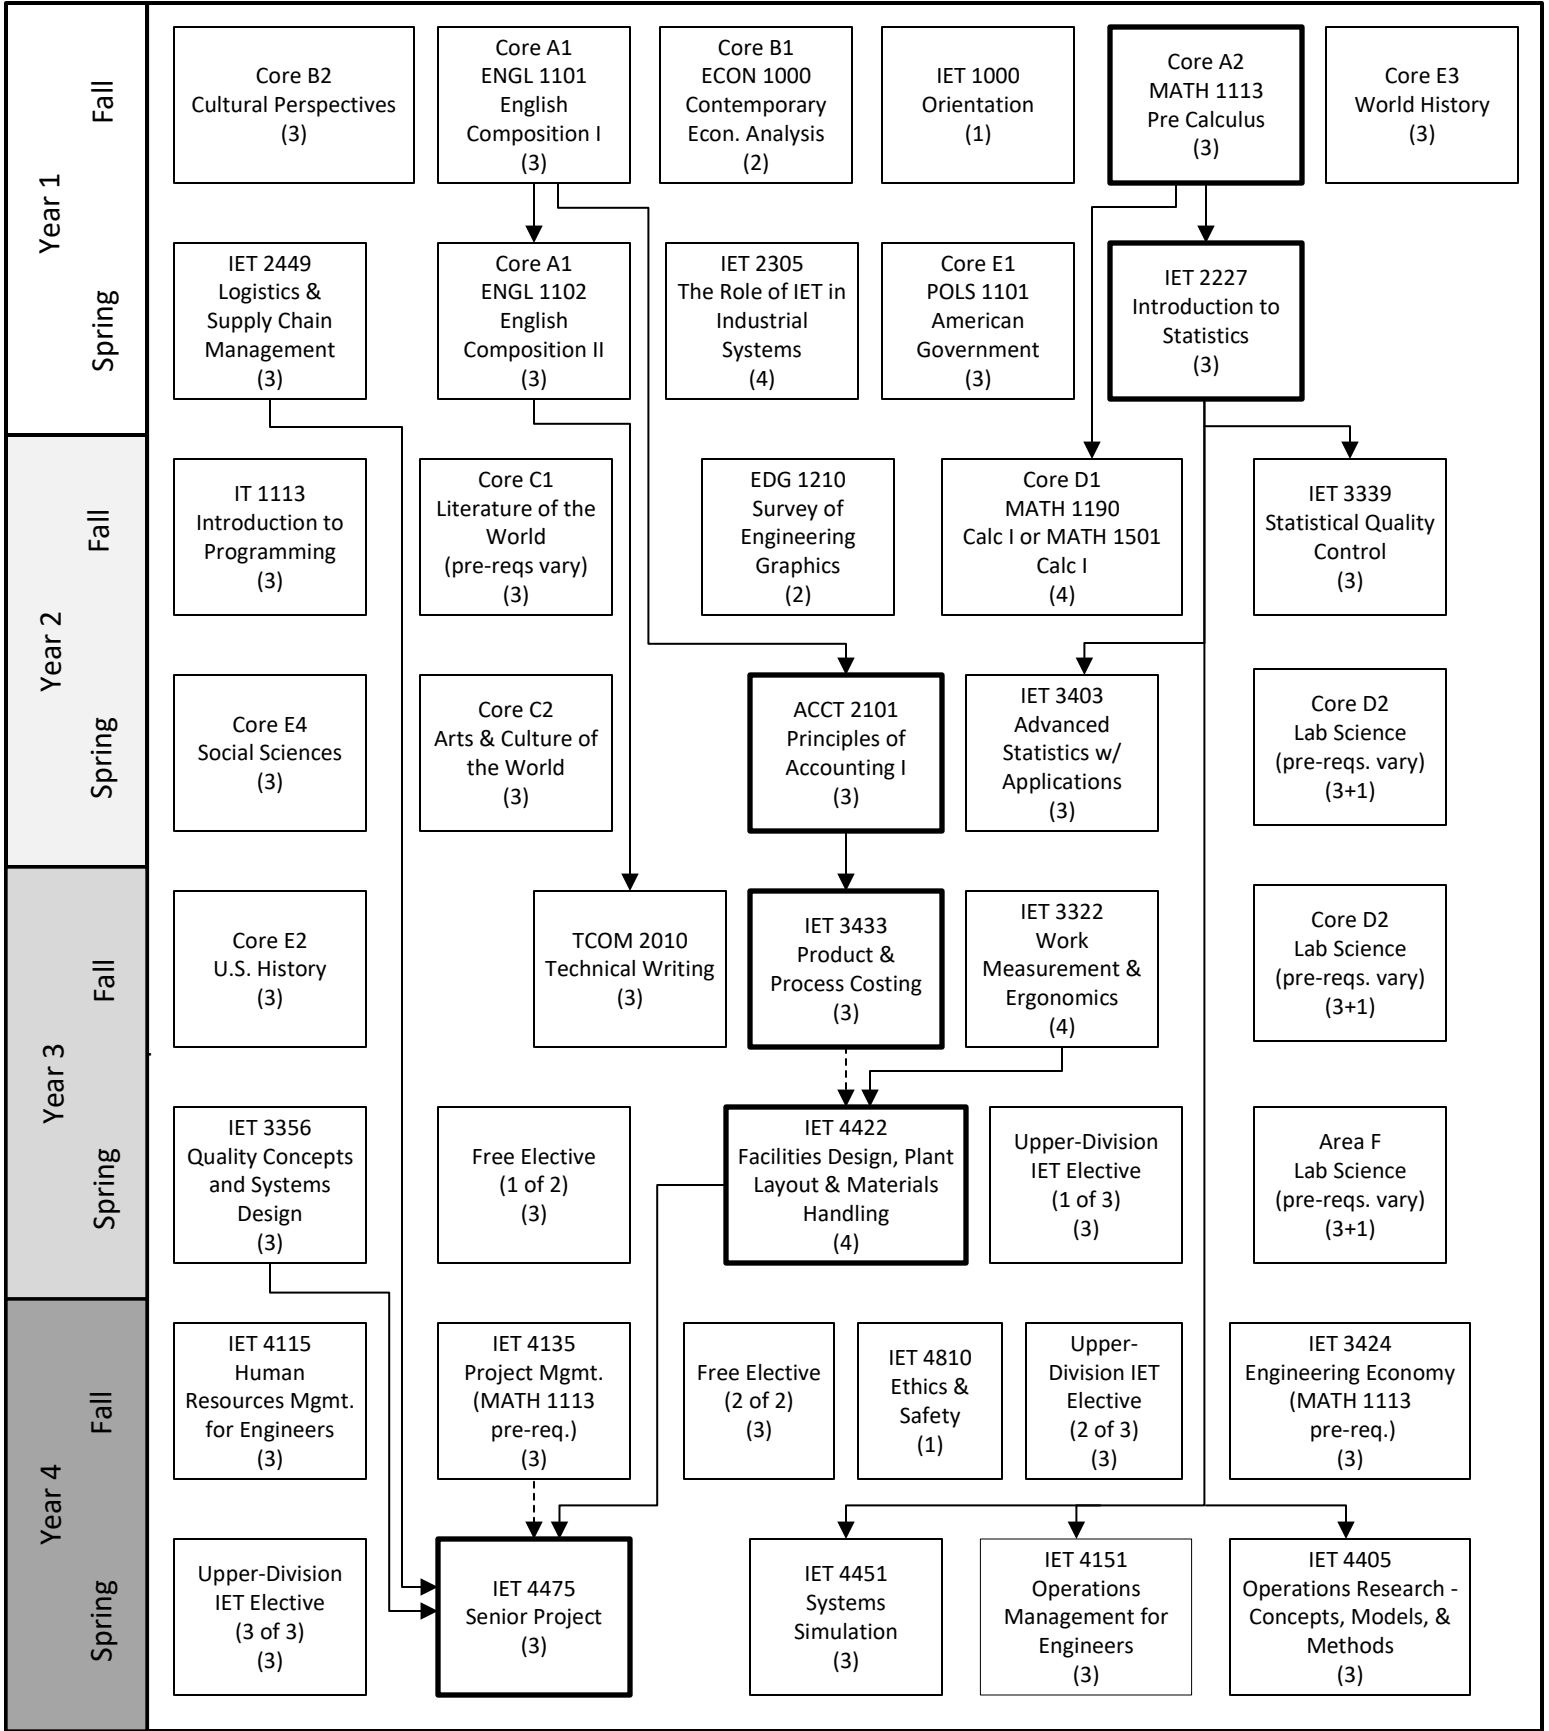

B.S. Industrial Engineering Technology 2022-2023 Flowchart

Disclaimer: Although we have made every effort for this flowchart to be free of errors, it cannot be guaranteed correct for all students. See DegreeWorks for official degree requirements.

→ Pre-requisite
 - - - - - Can be taken concurrently

Critical Path
 (Take these courses as soon as you can.)