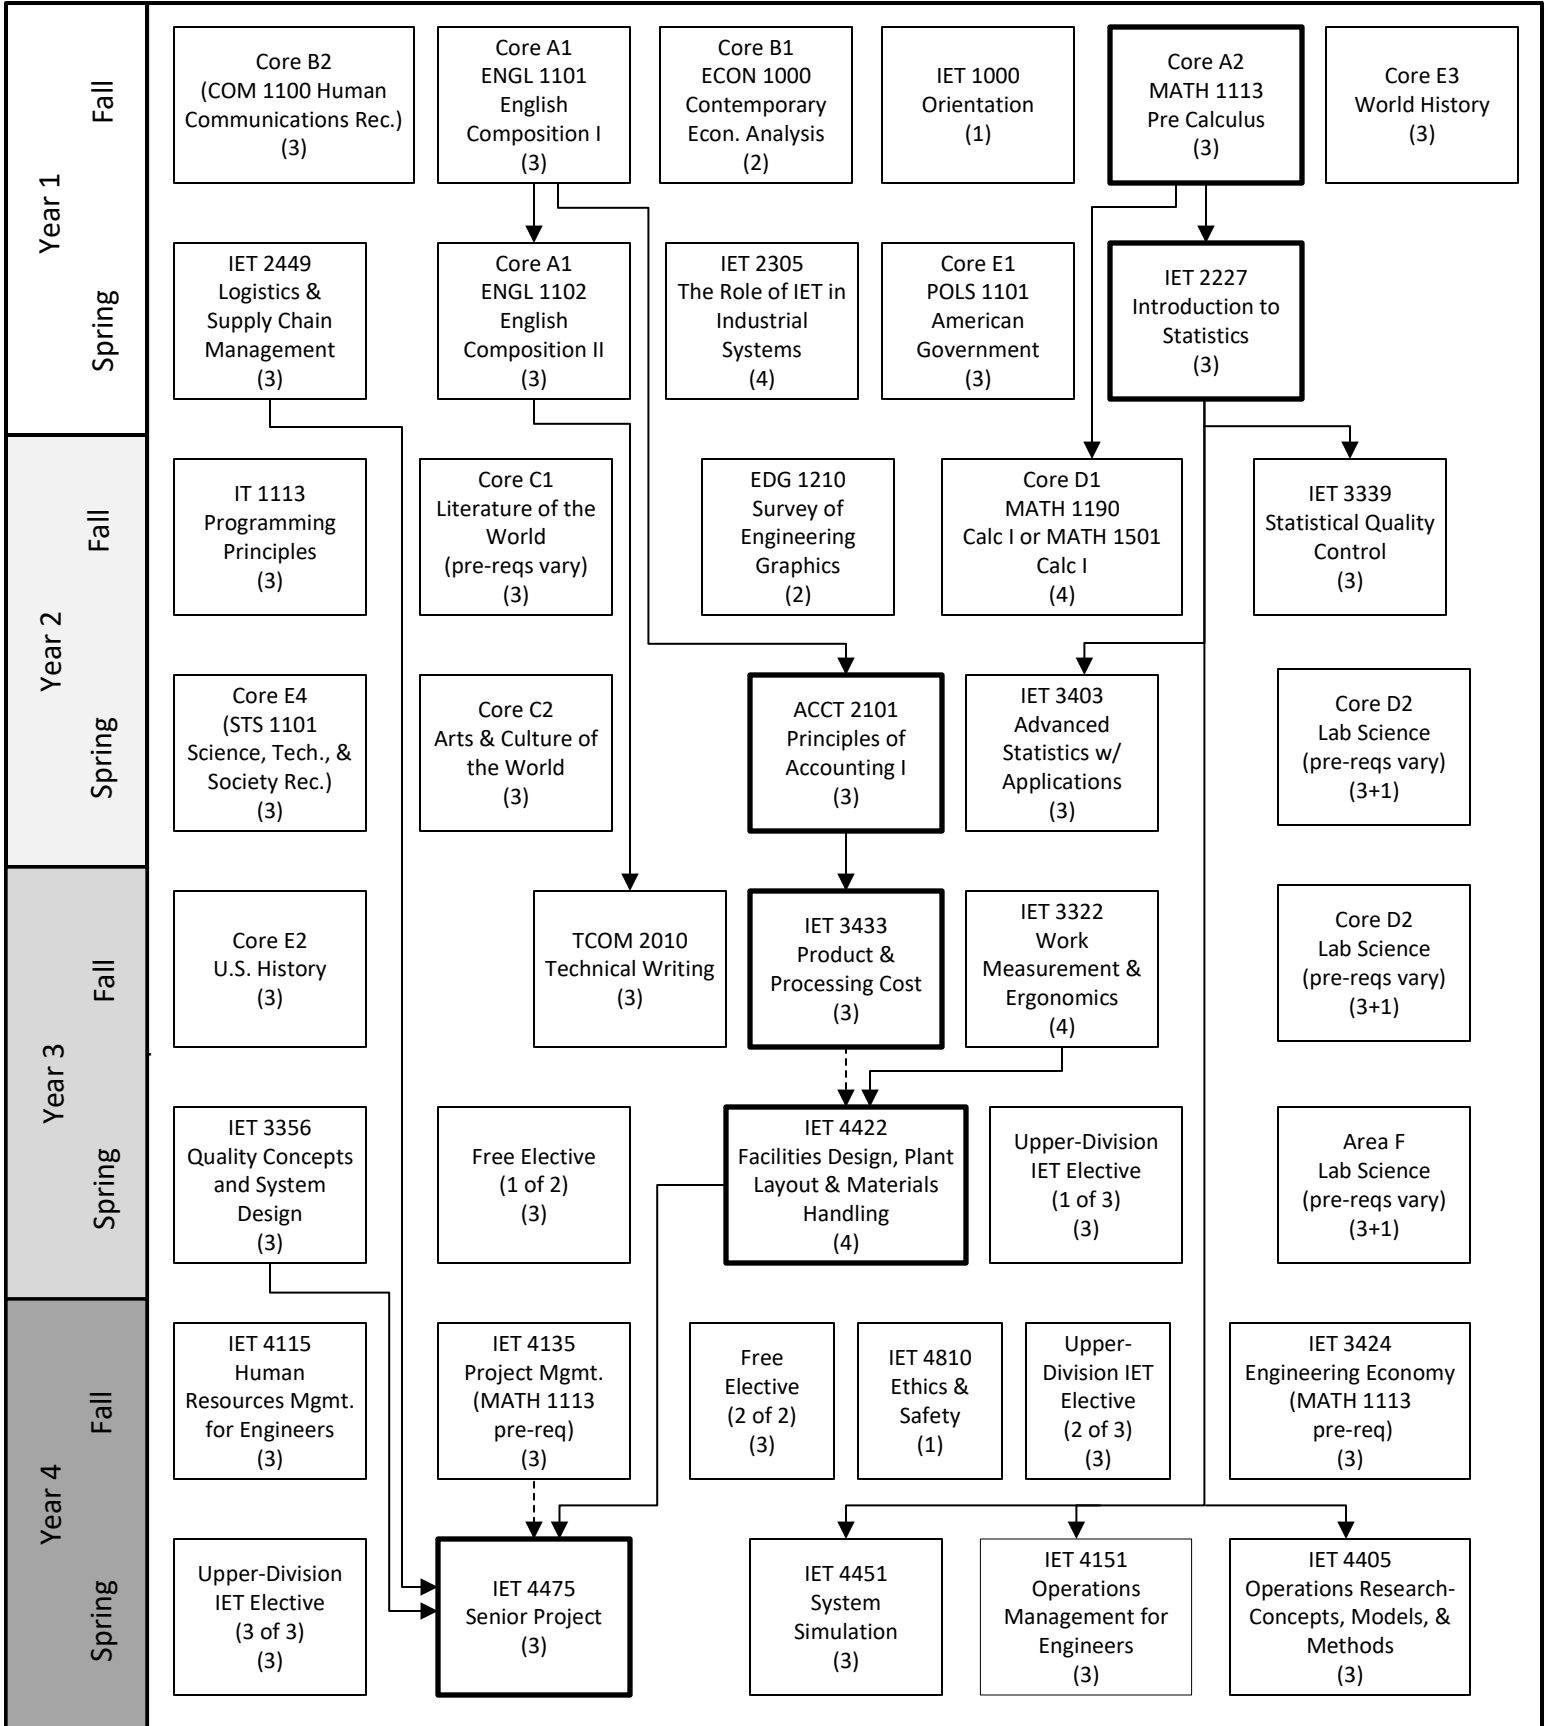

B.S. Industrial Engineering Technology 2021-2022 Flowchart

Disclaimer: Although we have made every effort for this flow chart to be free of errors, it cannot be guaranteed correct for all students. See DegreeWorks for official degree requirements.

→ Pre-requisite
 - - - - - Can be taken concurrently

Critical Path
 (Take these courses as soon as you can.)