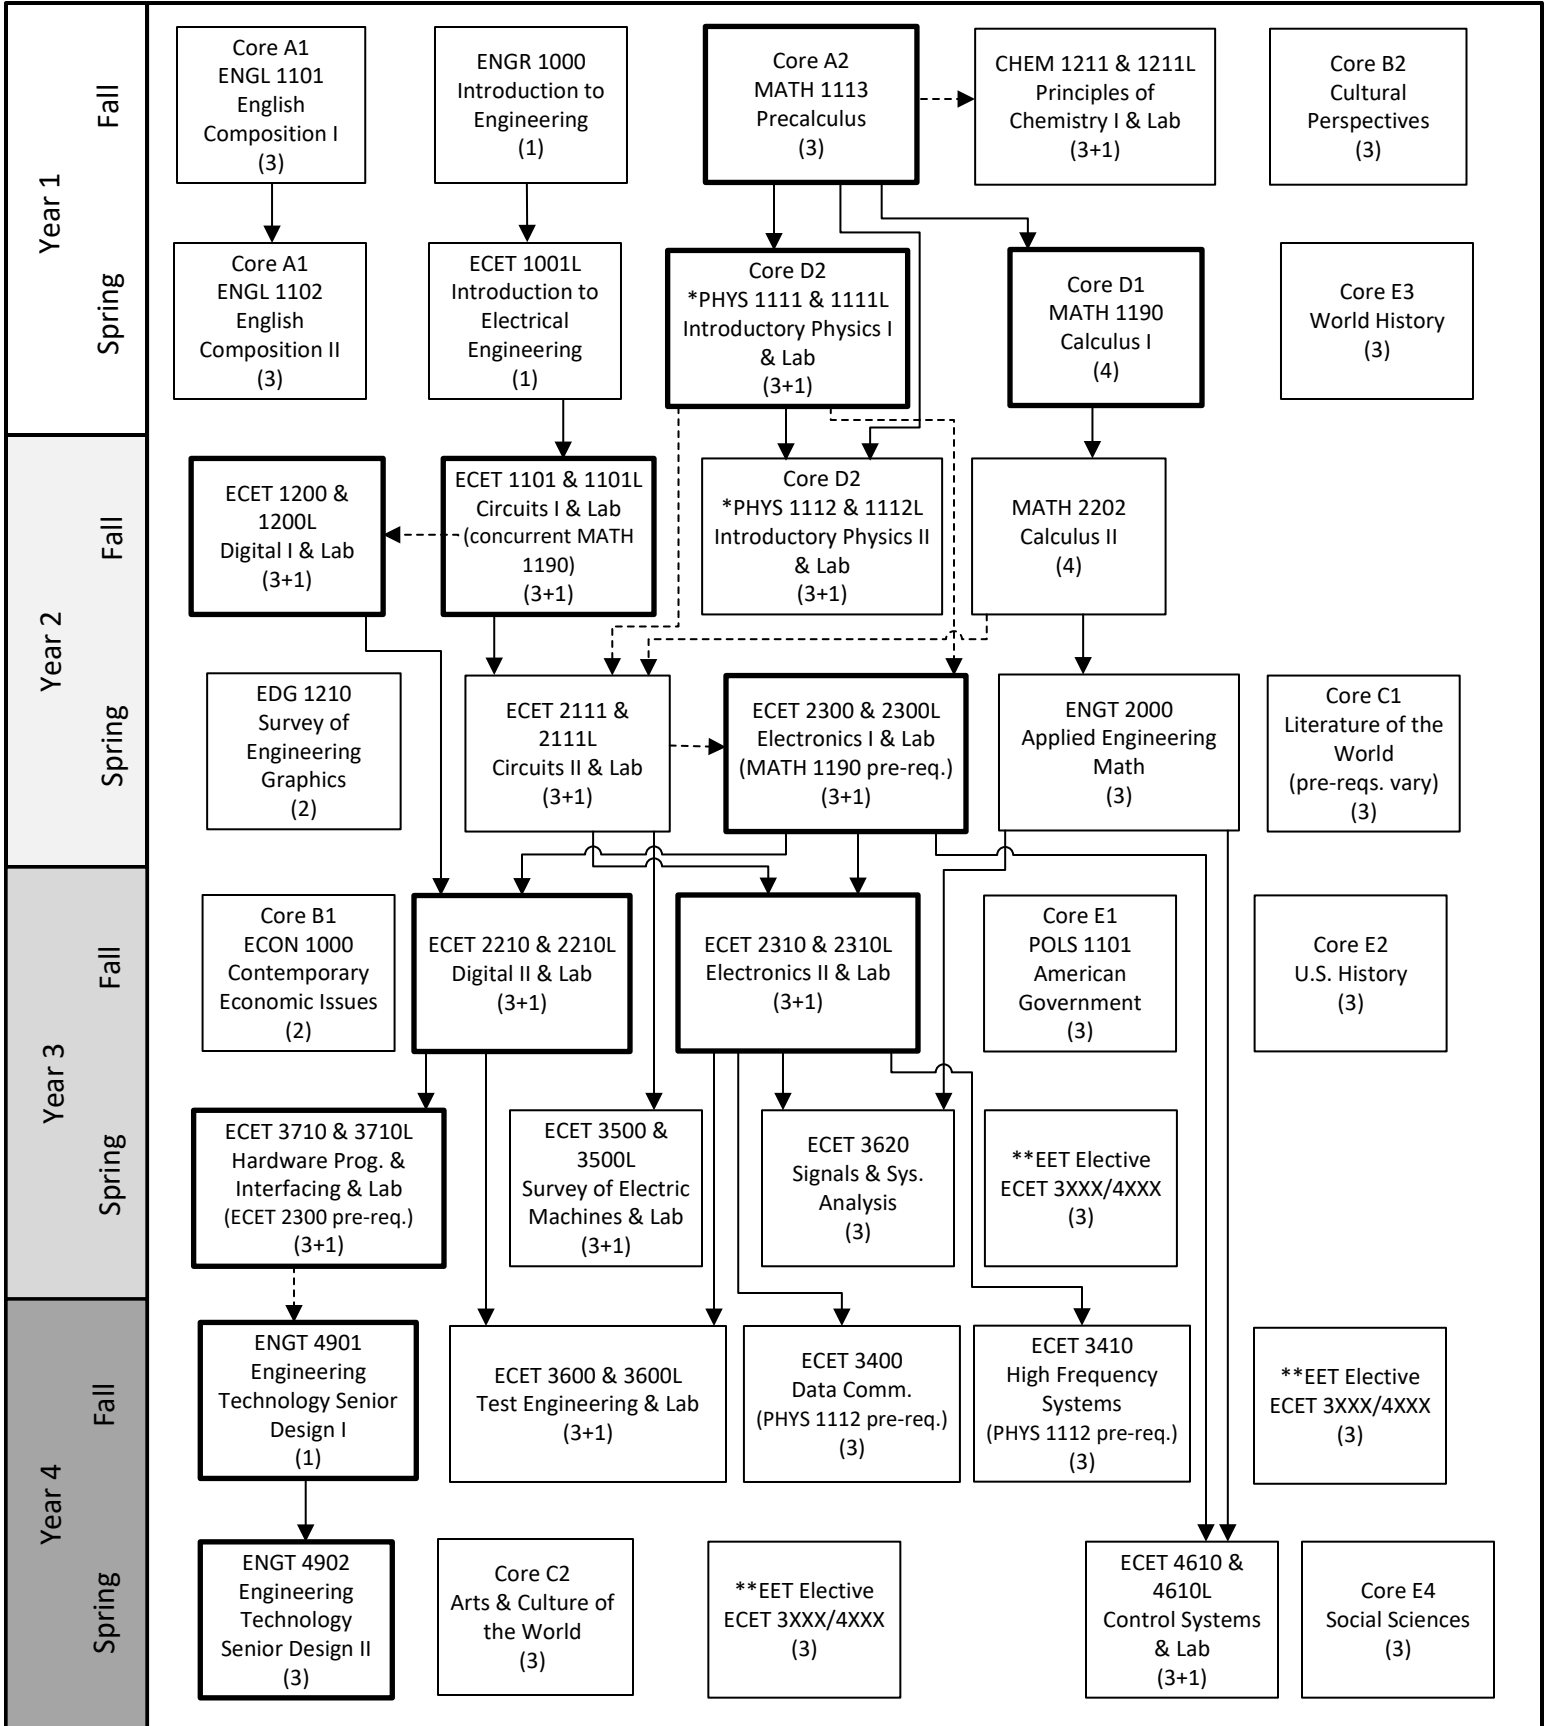

B.S. Electrical Engineering Technology 2023-2024 Flowchart

Disclaimer: Although we have made every effort for this flowchart to be free of errors, it cannot be guaranteed correct for all students. See DegreeWorks for official degree requirements.

→ Pre-requisite
 - - - - - Can be taken concurrently

Critical Path
 (Take these courses as soon as you can.)

*Note: PHYS 2211/2211L & PHYS 2212/2212L also satisfy the requirements.
 **Any Appropriate 3 or 4 credit hour EET Elective course is acceptable.
 (Check your DegreeWorks for a list of approved courses and speak with your assigned academic advisor)