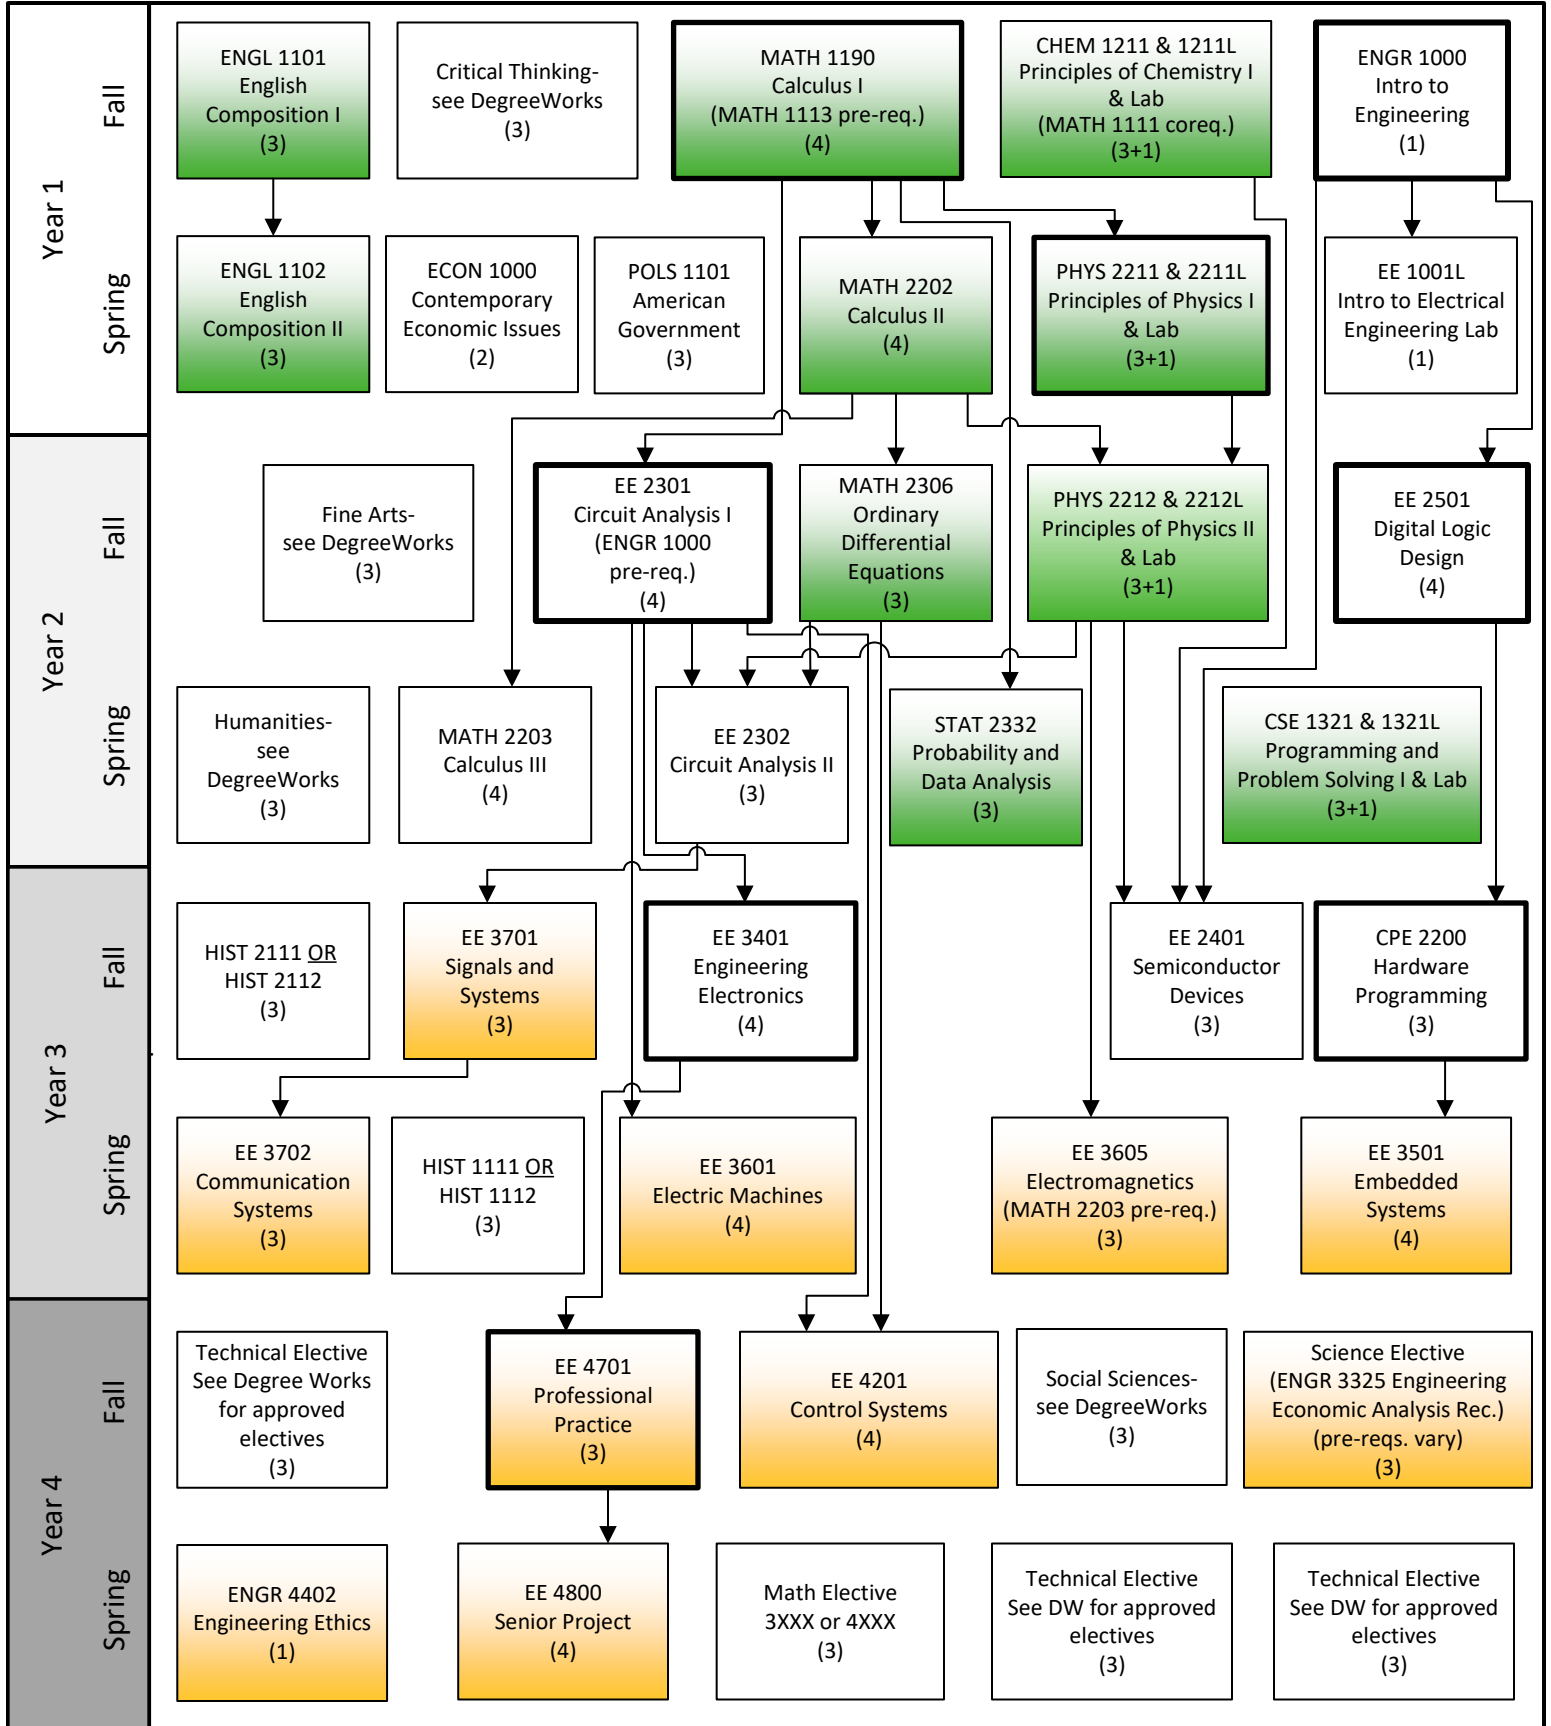

B.S. Electrical Engineering 2024-2025 Flowchart

KENNESAW STATE UNIVERSITY

Disclaimer: Although we have made every effort for this flowchart to be free of errors, it cannot be guaranteed correct for all students. See DegreeWorks for official degree requirements.

→ Pre-requisite
 - - - - - Can be taken concurrently

Critical Path
 (Take these courses as soon as you can.)

Needed to apply for Engineering Standing

Requires Engineering Standing