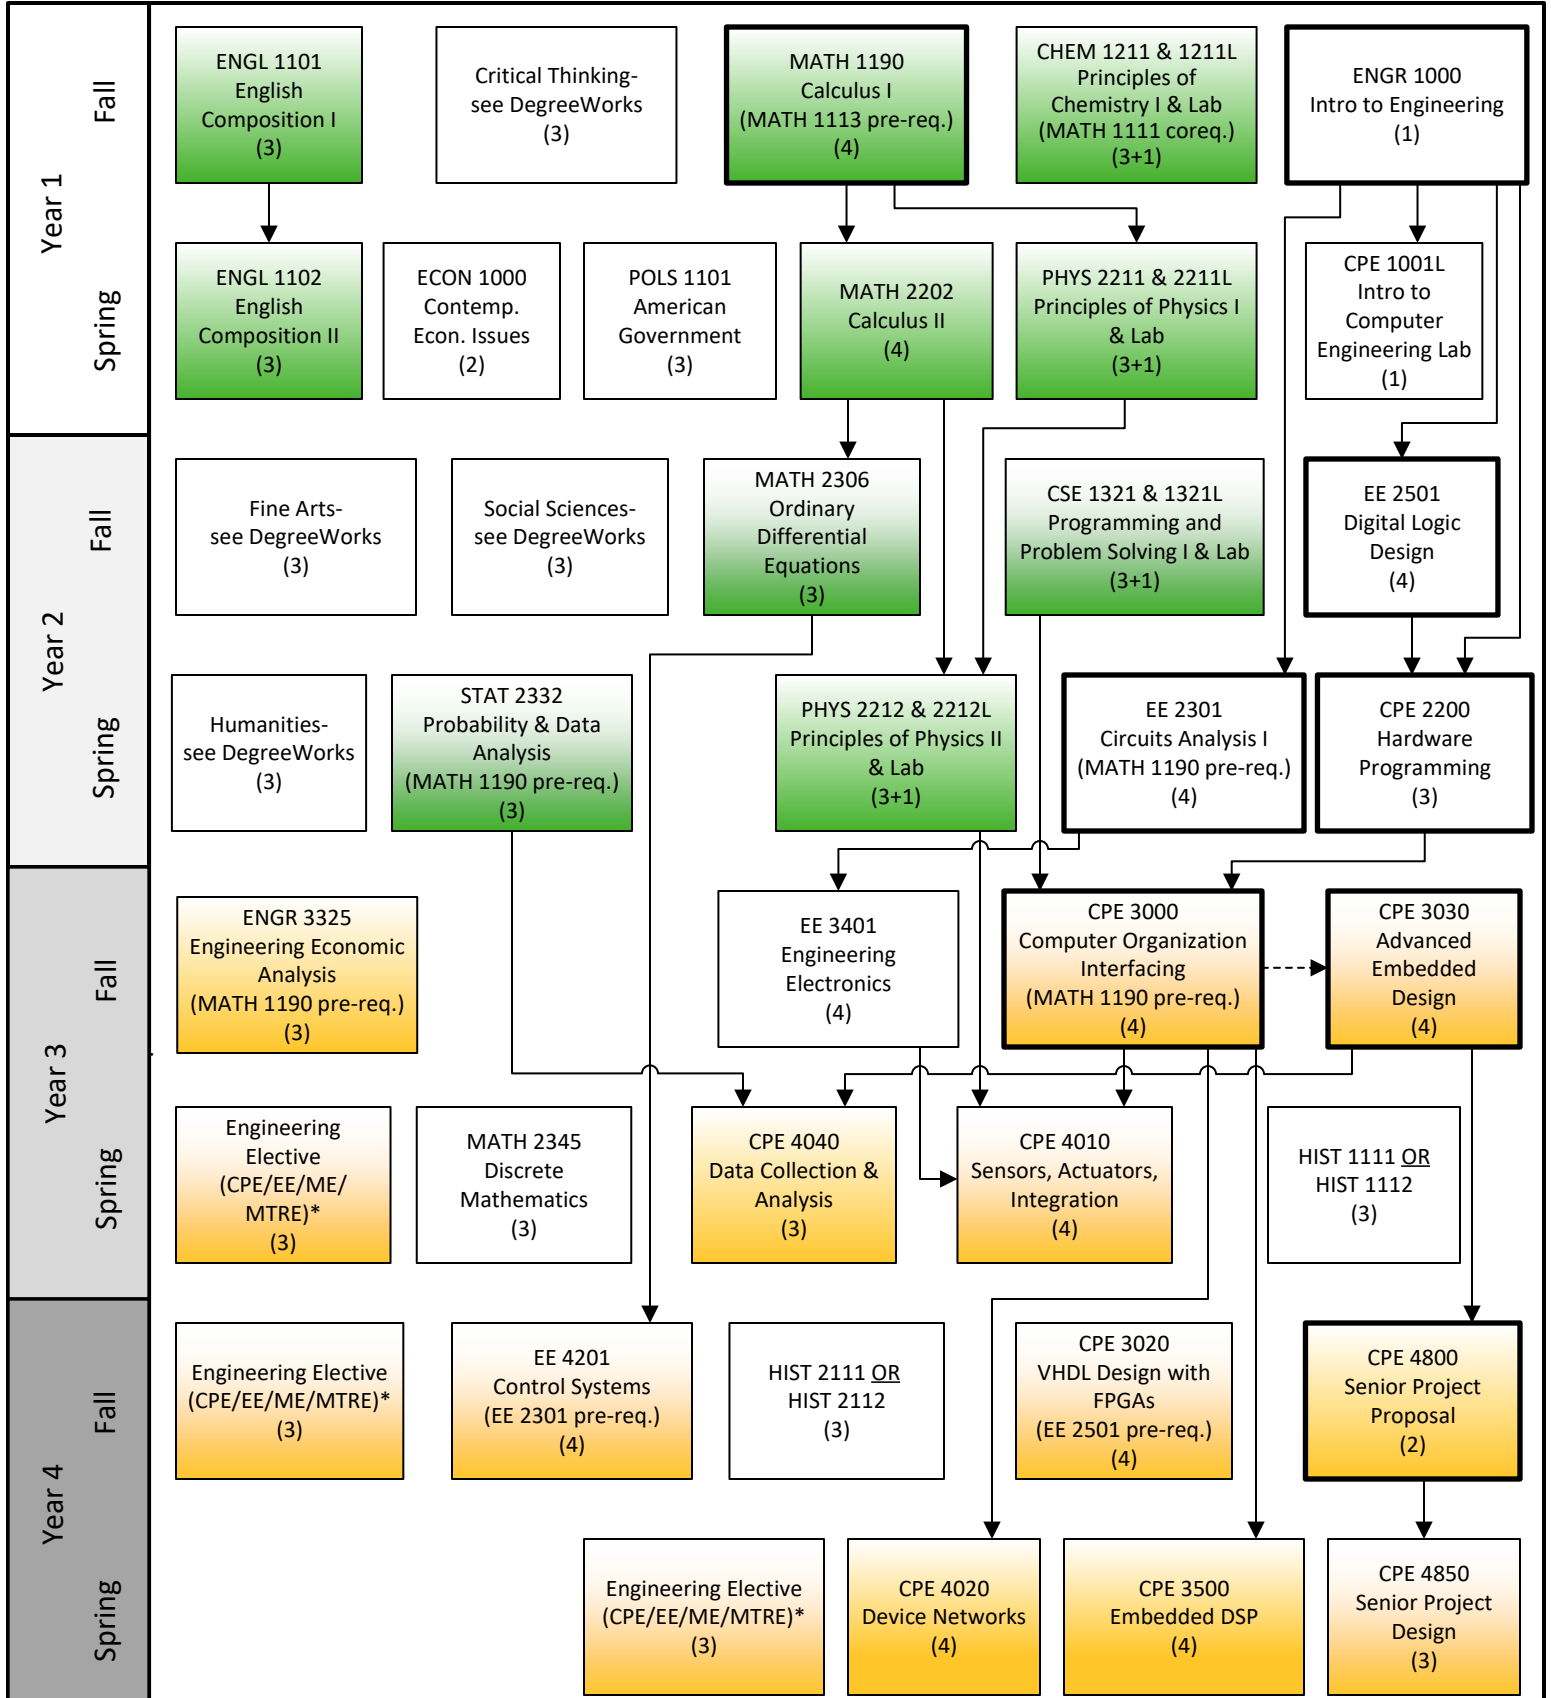

KENNESAW STATE UNIVERSITY

B.S. Computer Engineering 2024-2025 Flowchart

Disclaimer: Although we have made every effort for this flowchart to be free of errors, it cannot be guaranteed correct for all students. See DegreeWorks for official degree requirements.

*MTRE 3610, EE 3501, EE 3706, and EE 4701 are not allowed as electives. Prereqs for SWE and CS are (CS 1311 or CSE 1321) and CPE 3000.

→ Pre-requisite

- - - - - Can be taken concurrently

Critical Path
(Take these courses as soon as you can.)

Needed to apply for Engineering Standing

Requires Engineering Standing