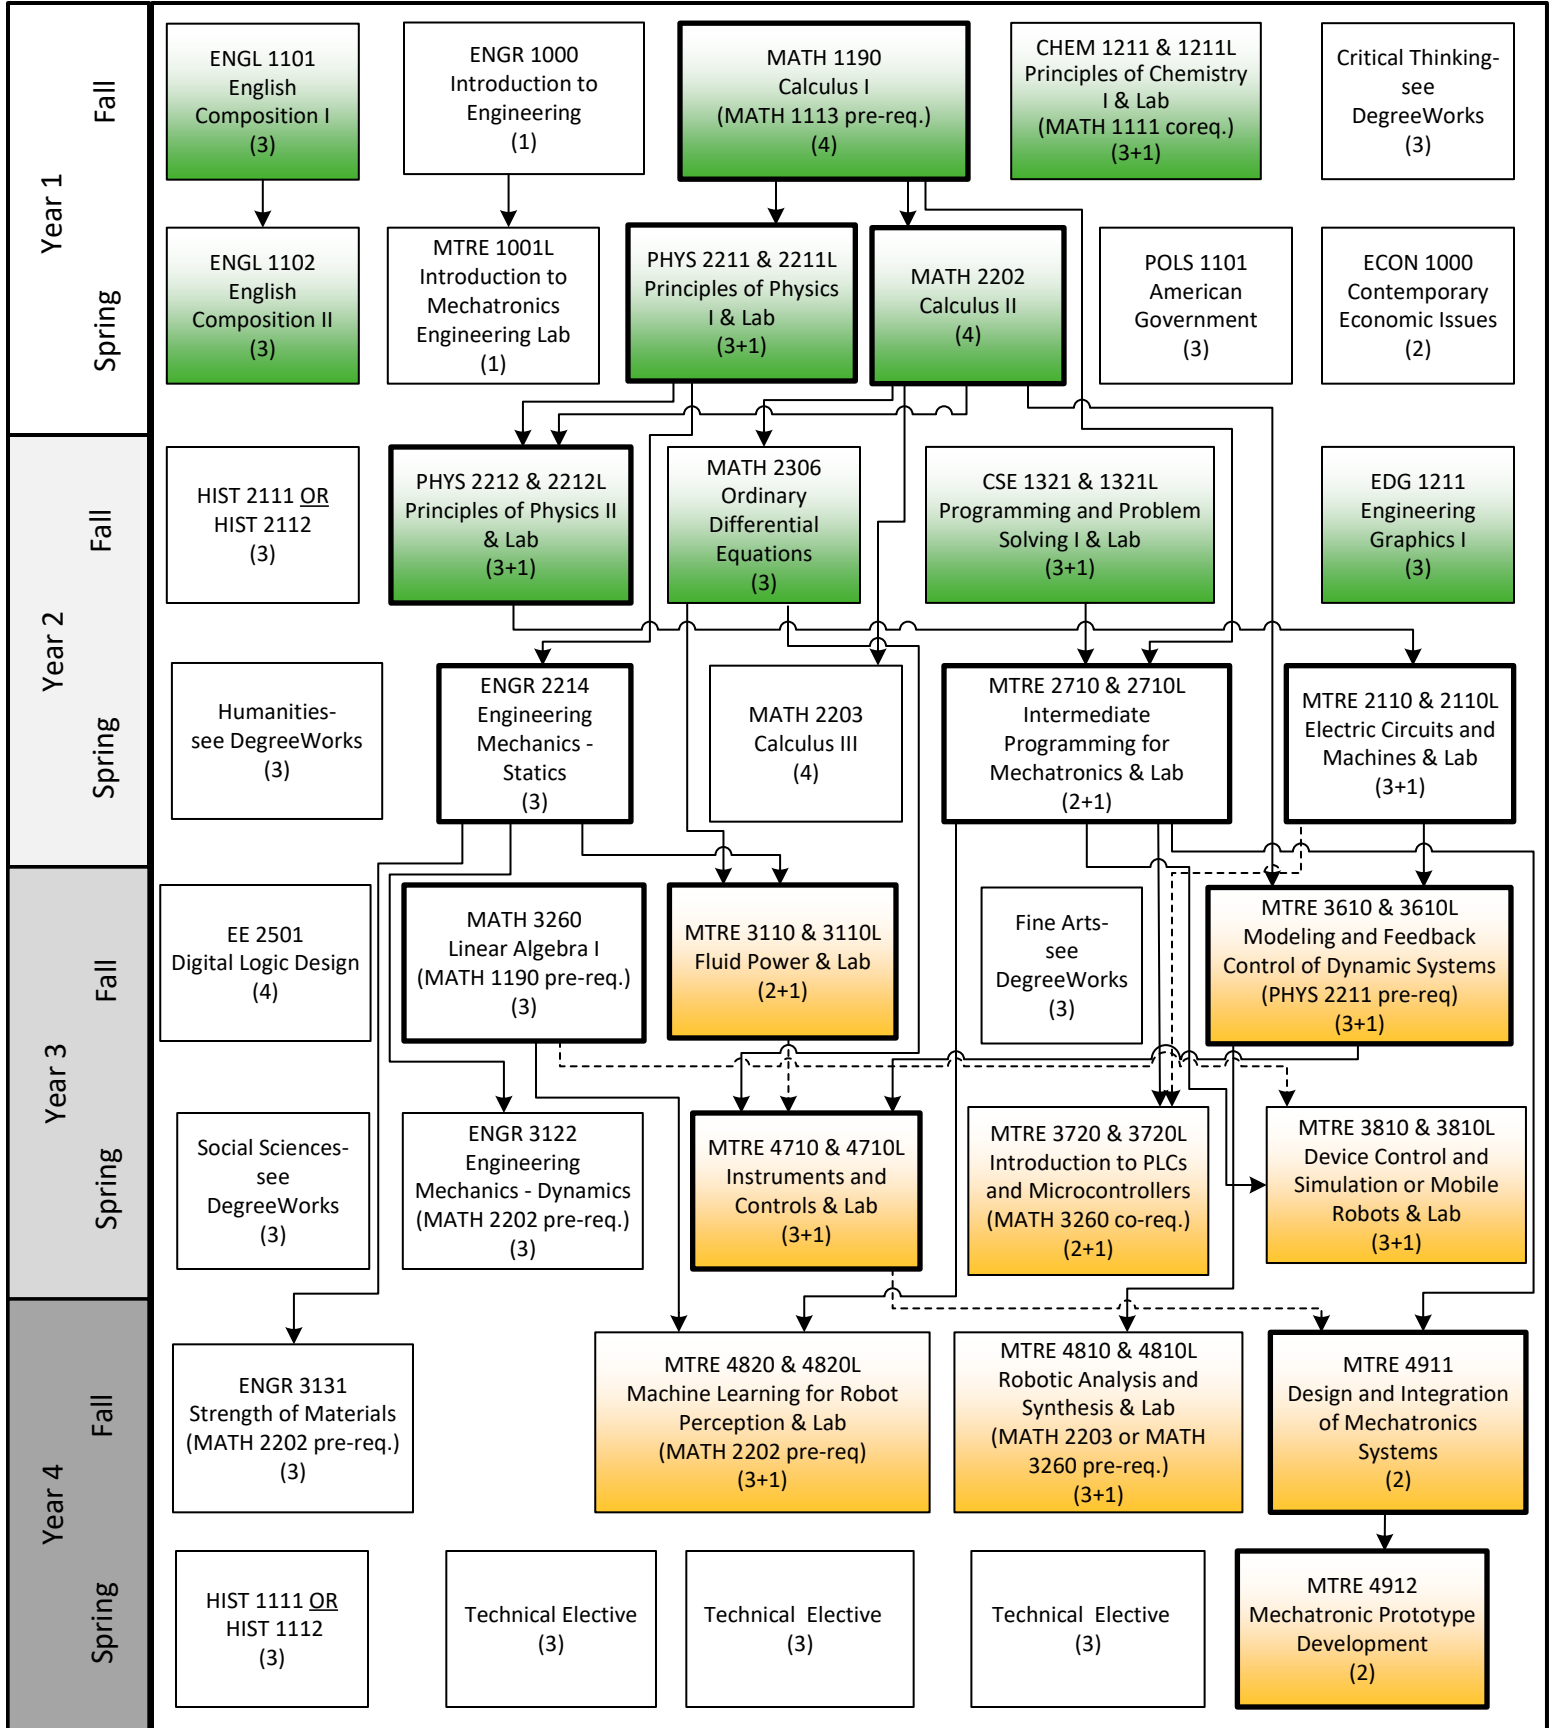

KENNESAW STATE UNIVERSITY

B.S. Mechatronics Engineering 2024-2025 Flowchart

Disclaimer: Although we have made every effort for this flow chart to be free of errors, it cannot be guaranteed correct for all students. See DegreeWorks for official degree requirements.

→ Pre-requisite
 - - - - - Can be taken concurrently

Critical Path
 (Take these courses as soon as you can.)

Needed to apply for Engineering Standing

Requires Engineering Standing