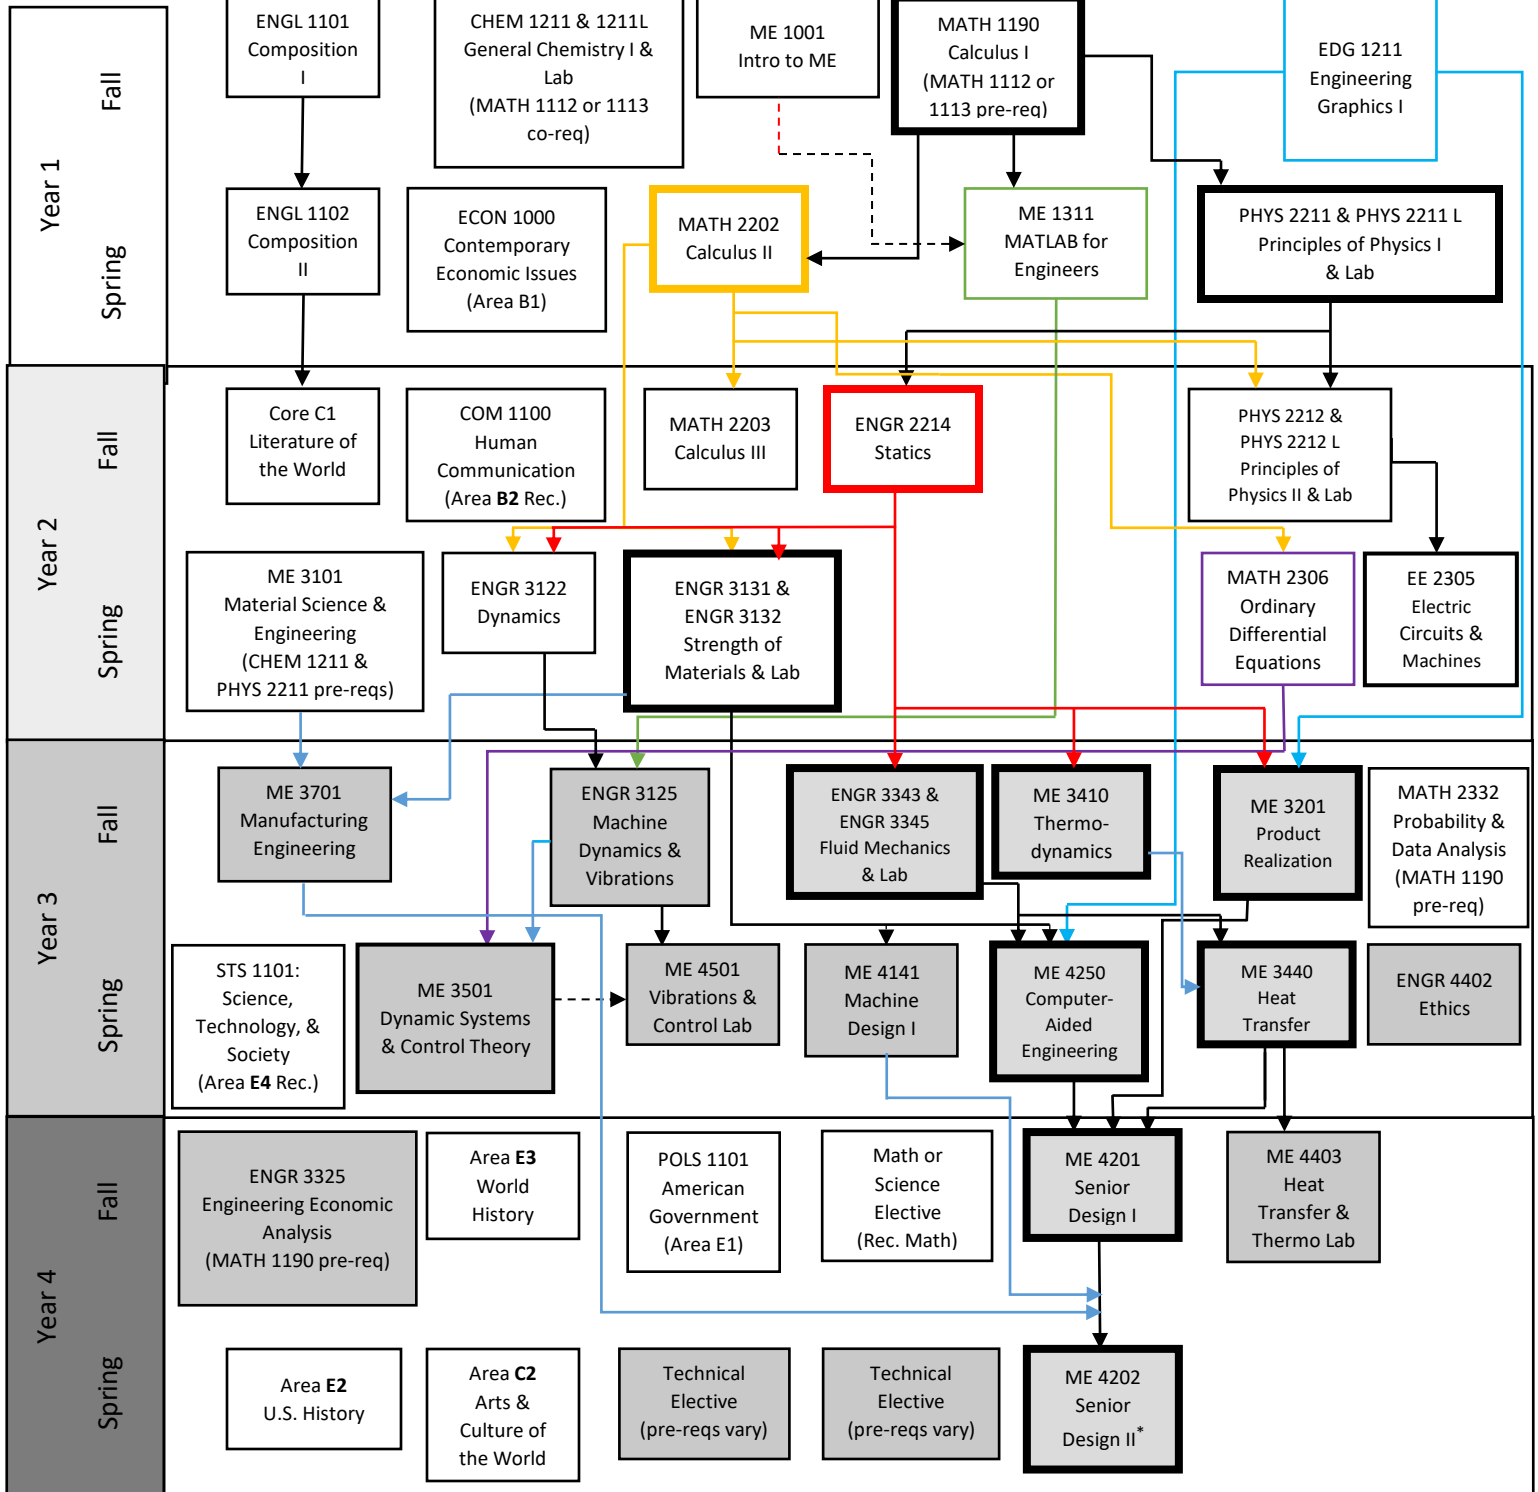

B.S. Mechanical Engineering 2019 -2020 Flowchart (updated 5/21/2019)

Disclaimer: Although we have made every effort for this flow chart to be free of errors, it cannot be guaranteed correct for all students.
See DegreeWorks for official degree requirements.

Pre-requisite

Can be taken concurrently