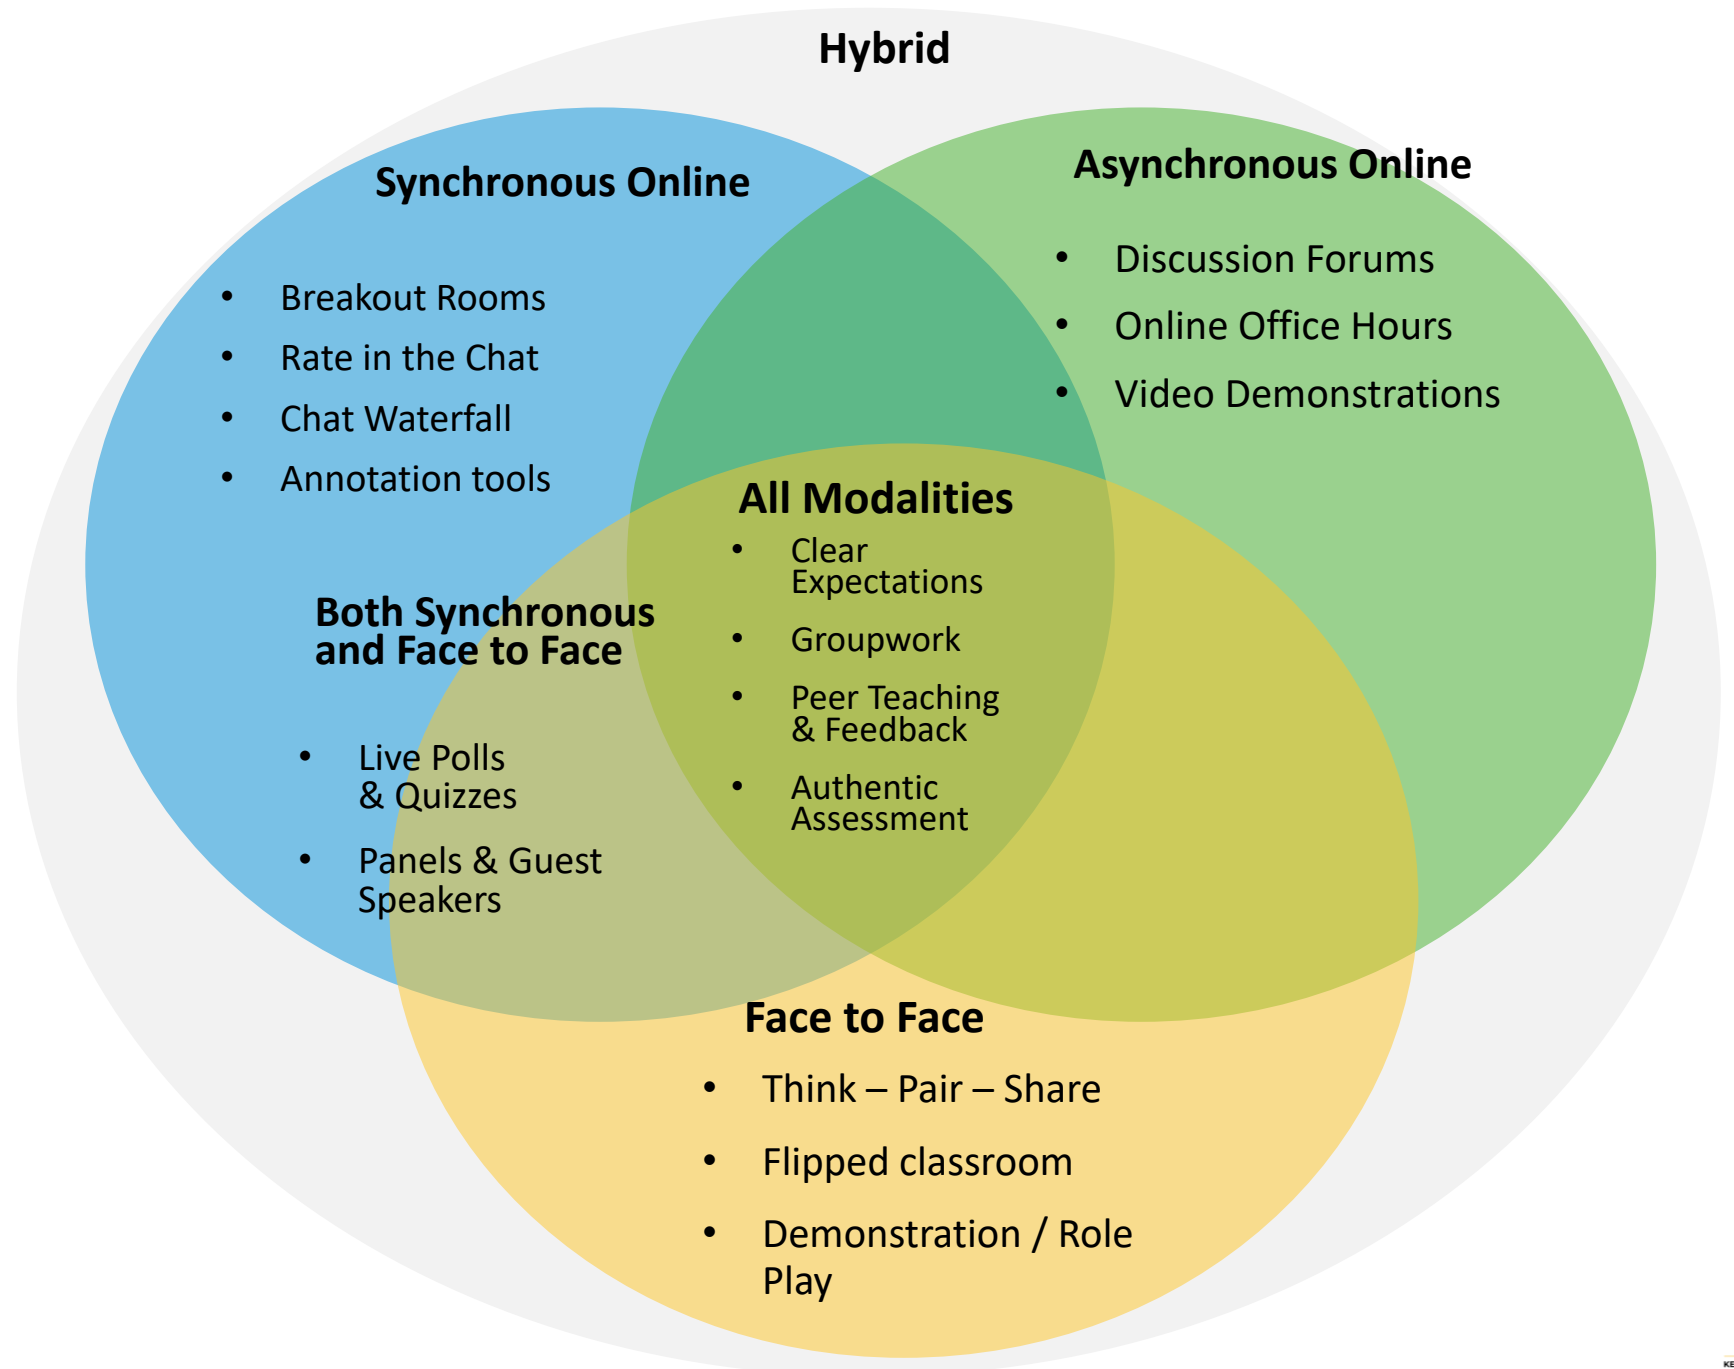

Facilitation Strategies Across Modalities

This infographic collects facilitation strategies that can be used to engage learners across all modalities.

This is not an exhaustive or exclusive list but may provide some new ideas and inspiration to further enhance facilitation and learning in your courses.

Access the [SoftChalk Module](#) to learn more or make a [one-on-one appointment](#) with an instructional designer at Digital Learning Innovations.

Digital Technologies Across Modalities

This infographic collects a range of digital tools that can be used to support course design across modalities at KSU.